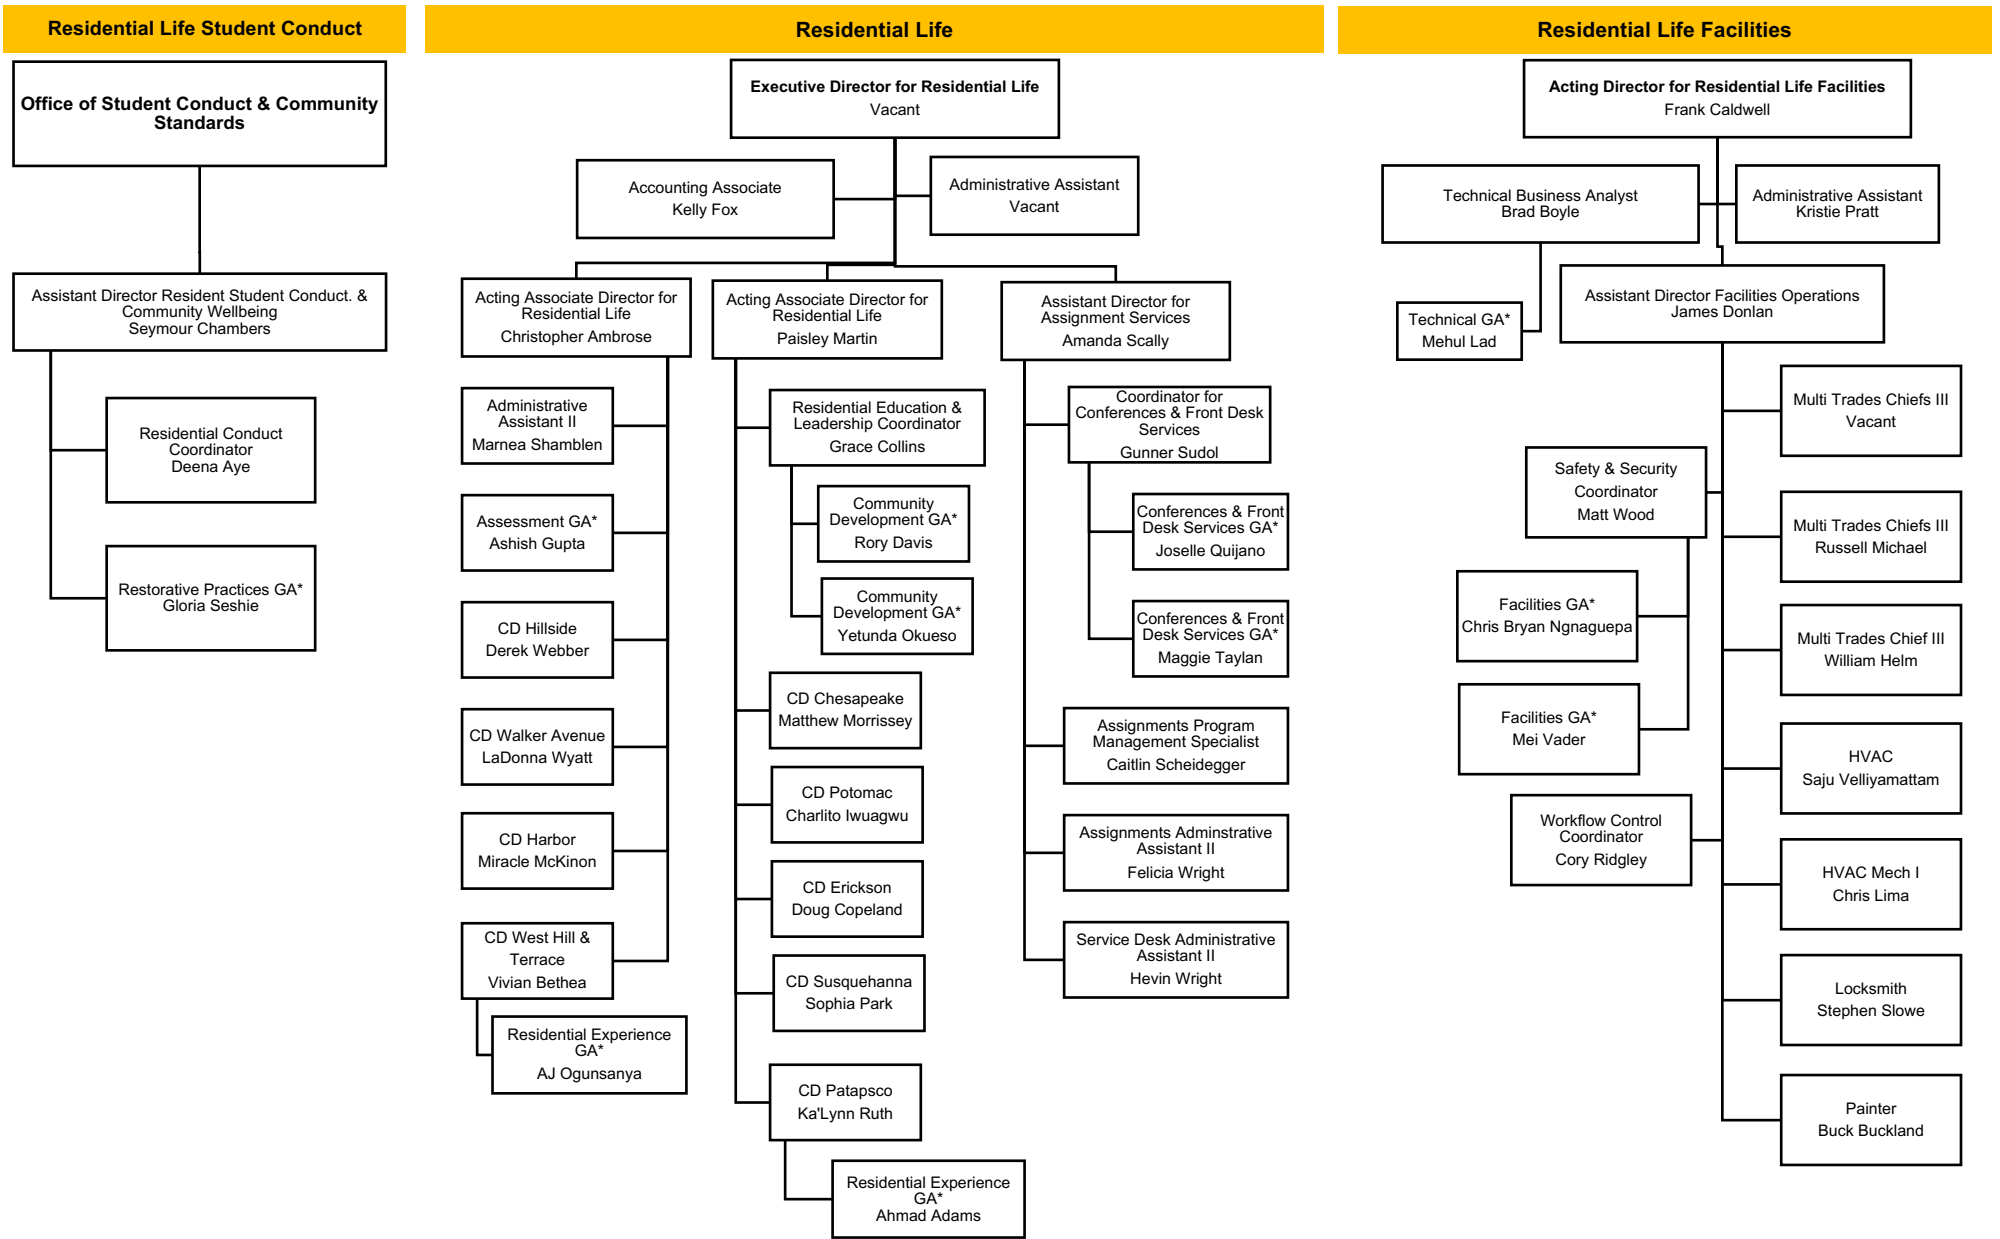

UMBC Residential Life Organizational Chart

*Indicates a graduate assistant student position.
Updated 9/5/24