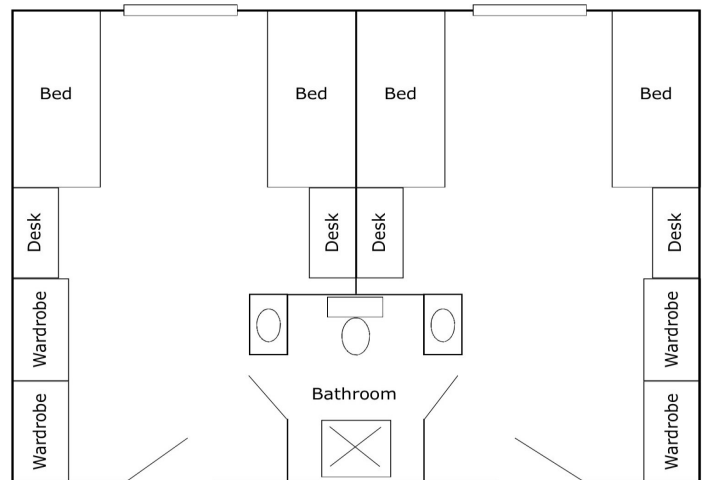

# Summer Conference Housing

Individually Controlled Temperature Ethernet Access Cable Hook-Up  
Carpet Semi-Private Bathrooms Wireless Internet Access Laundry Facilities

## Residence Hall Floorplans

Erickson Hall and Harbor Hall Double Suite

Harbor Hall Single Suite

Susquehanna, Patapsco and Chesapeake  
Double Room

Potomac Hall Double Room

- We offer a limited number of single, triple and quad rooms. We offer double rooms as singles (*super singles*) at an additional cost.
- Potomac Hall has different room configurations based on the setup of the room.