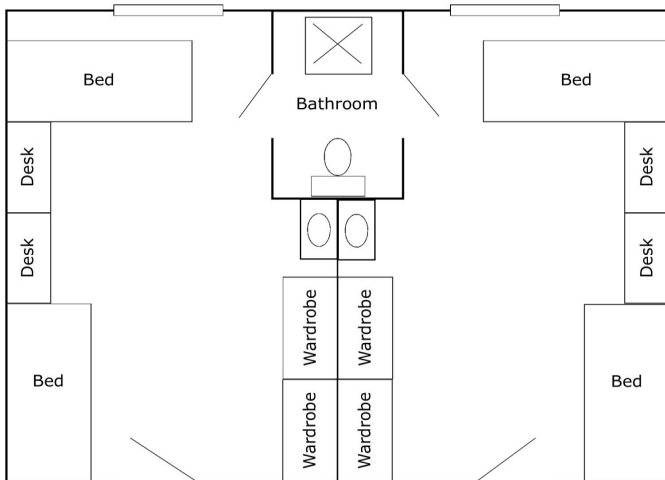

# Summer Conference Housing

Individually Controlled Temperature Ethernet Access Cable Hook-Up  
Carpet Semi-Private Bathrooms Wireless Internet Access Laundry Facilities

## Residence Hall Floorplans

Erickson Hall and Harbor Hall Double Suite

Harbor Hall Single Suite

Susquehanna, Patapsco and Chesapeake  
Double Room

Potomac Hall Double Room

- We offer a limited number of single, triple and quad rooms. We offer double rooms as singles (*super singles*) at an additional cost.
- Potomac Hall has different room configurations based on the setup of the room.