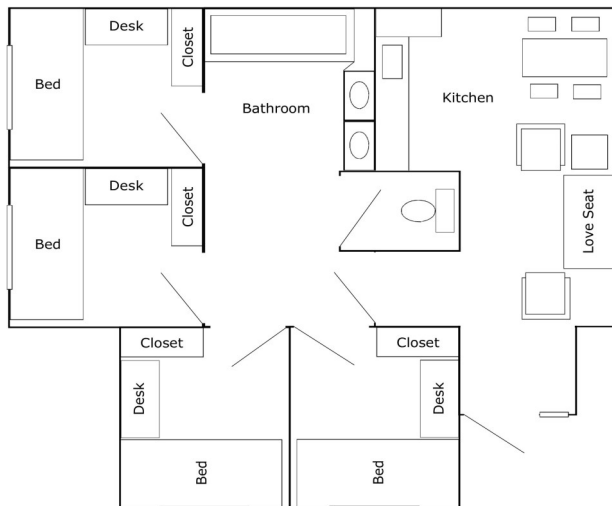

Terrace and Hillside Apartments