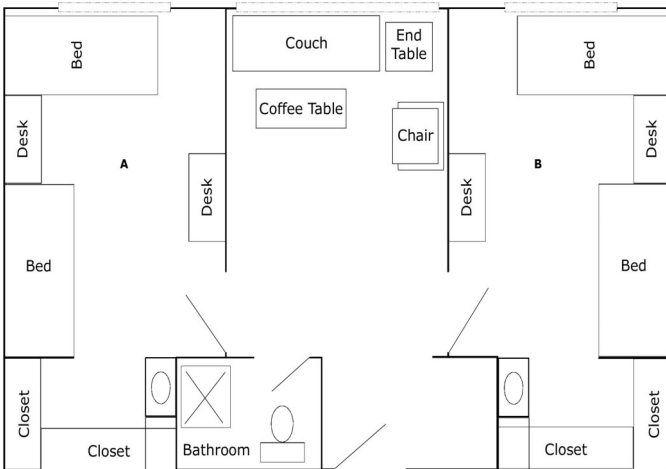

# Summer Conference Housing

Individually Controlled Temperature Ethernet Access Cable Hook-Up  
Carpet Semi-Private Bathrooms Wireless Internet Access Laundry Facilities

## Residence Hall Floorplans

Erickson Hall and Harbor Hall Double Suite

Harbor Hall Single Suite

Susquehanna, Patapsco and Chesapeake  
Double Room

Potomac Hall Double Room

- We offer a limited number of single, triple and quad rooms. We offer double rooms as singles (*super singles*) at an additional cost.
- Potomac Hall has different room configurations based on the setup of the room.