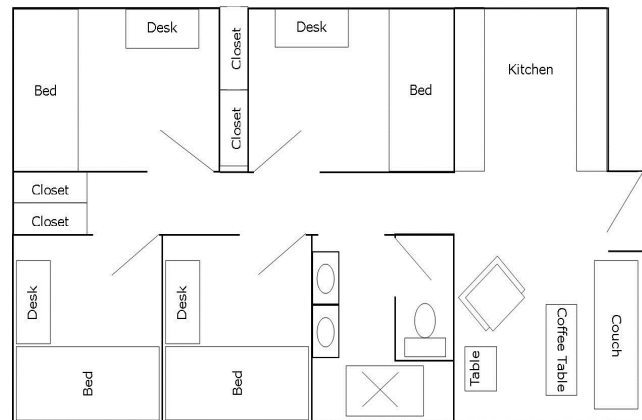

West Hill Apartments

For more information contact 410-455-3615
1000 Hilltop Circle, The Commons 335, Baltimore, Maryland 21250