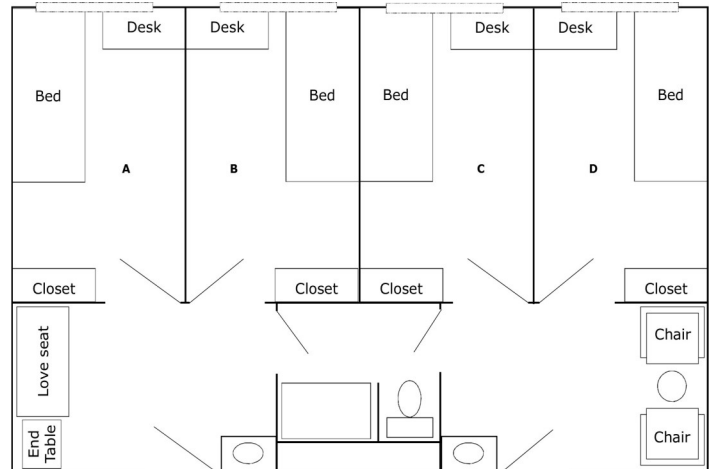

# Summer Conference Housing

Individually Controlled Temperature Ethernet Access Cable Hook-Up  
Carpet Semi-Private Bathrooms Wireless Internet Access Laundry Facilities

## Residence Hall Floorplans

Erickson Hall and Harbor Hall Double Suite

Harbor Hall Single Suite

Susquehanna, Patapsco and Chesapeake  
Double Room

Potomac Hall Double Room

- We offer a limited number of single, triple and quad rooms. We offer double rooms as singles (*super singles*) at an additional cost.
- Potomac Hall has different room configurations based on the setup of the room.